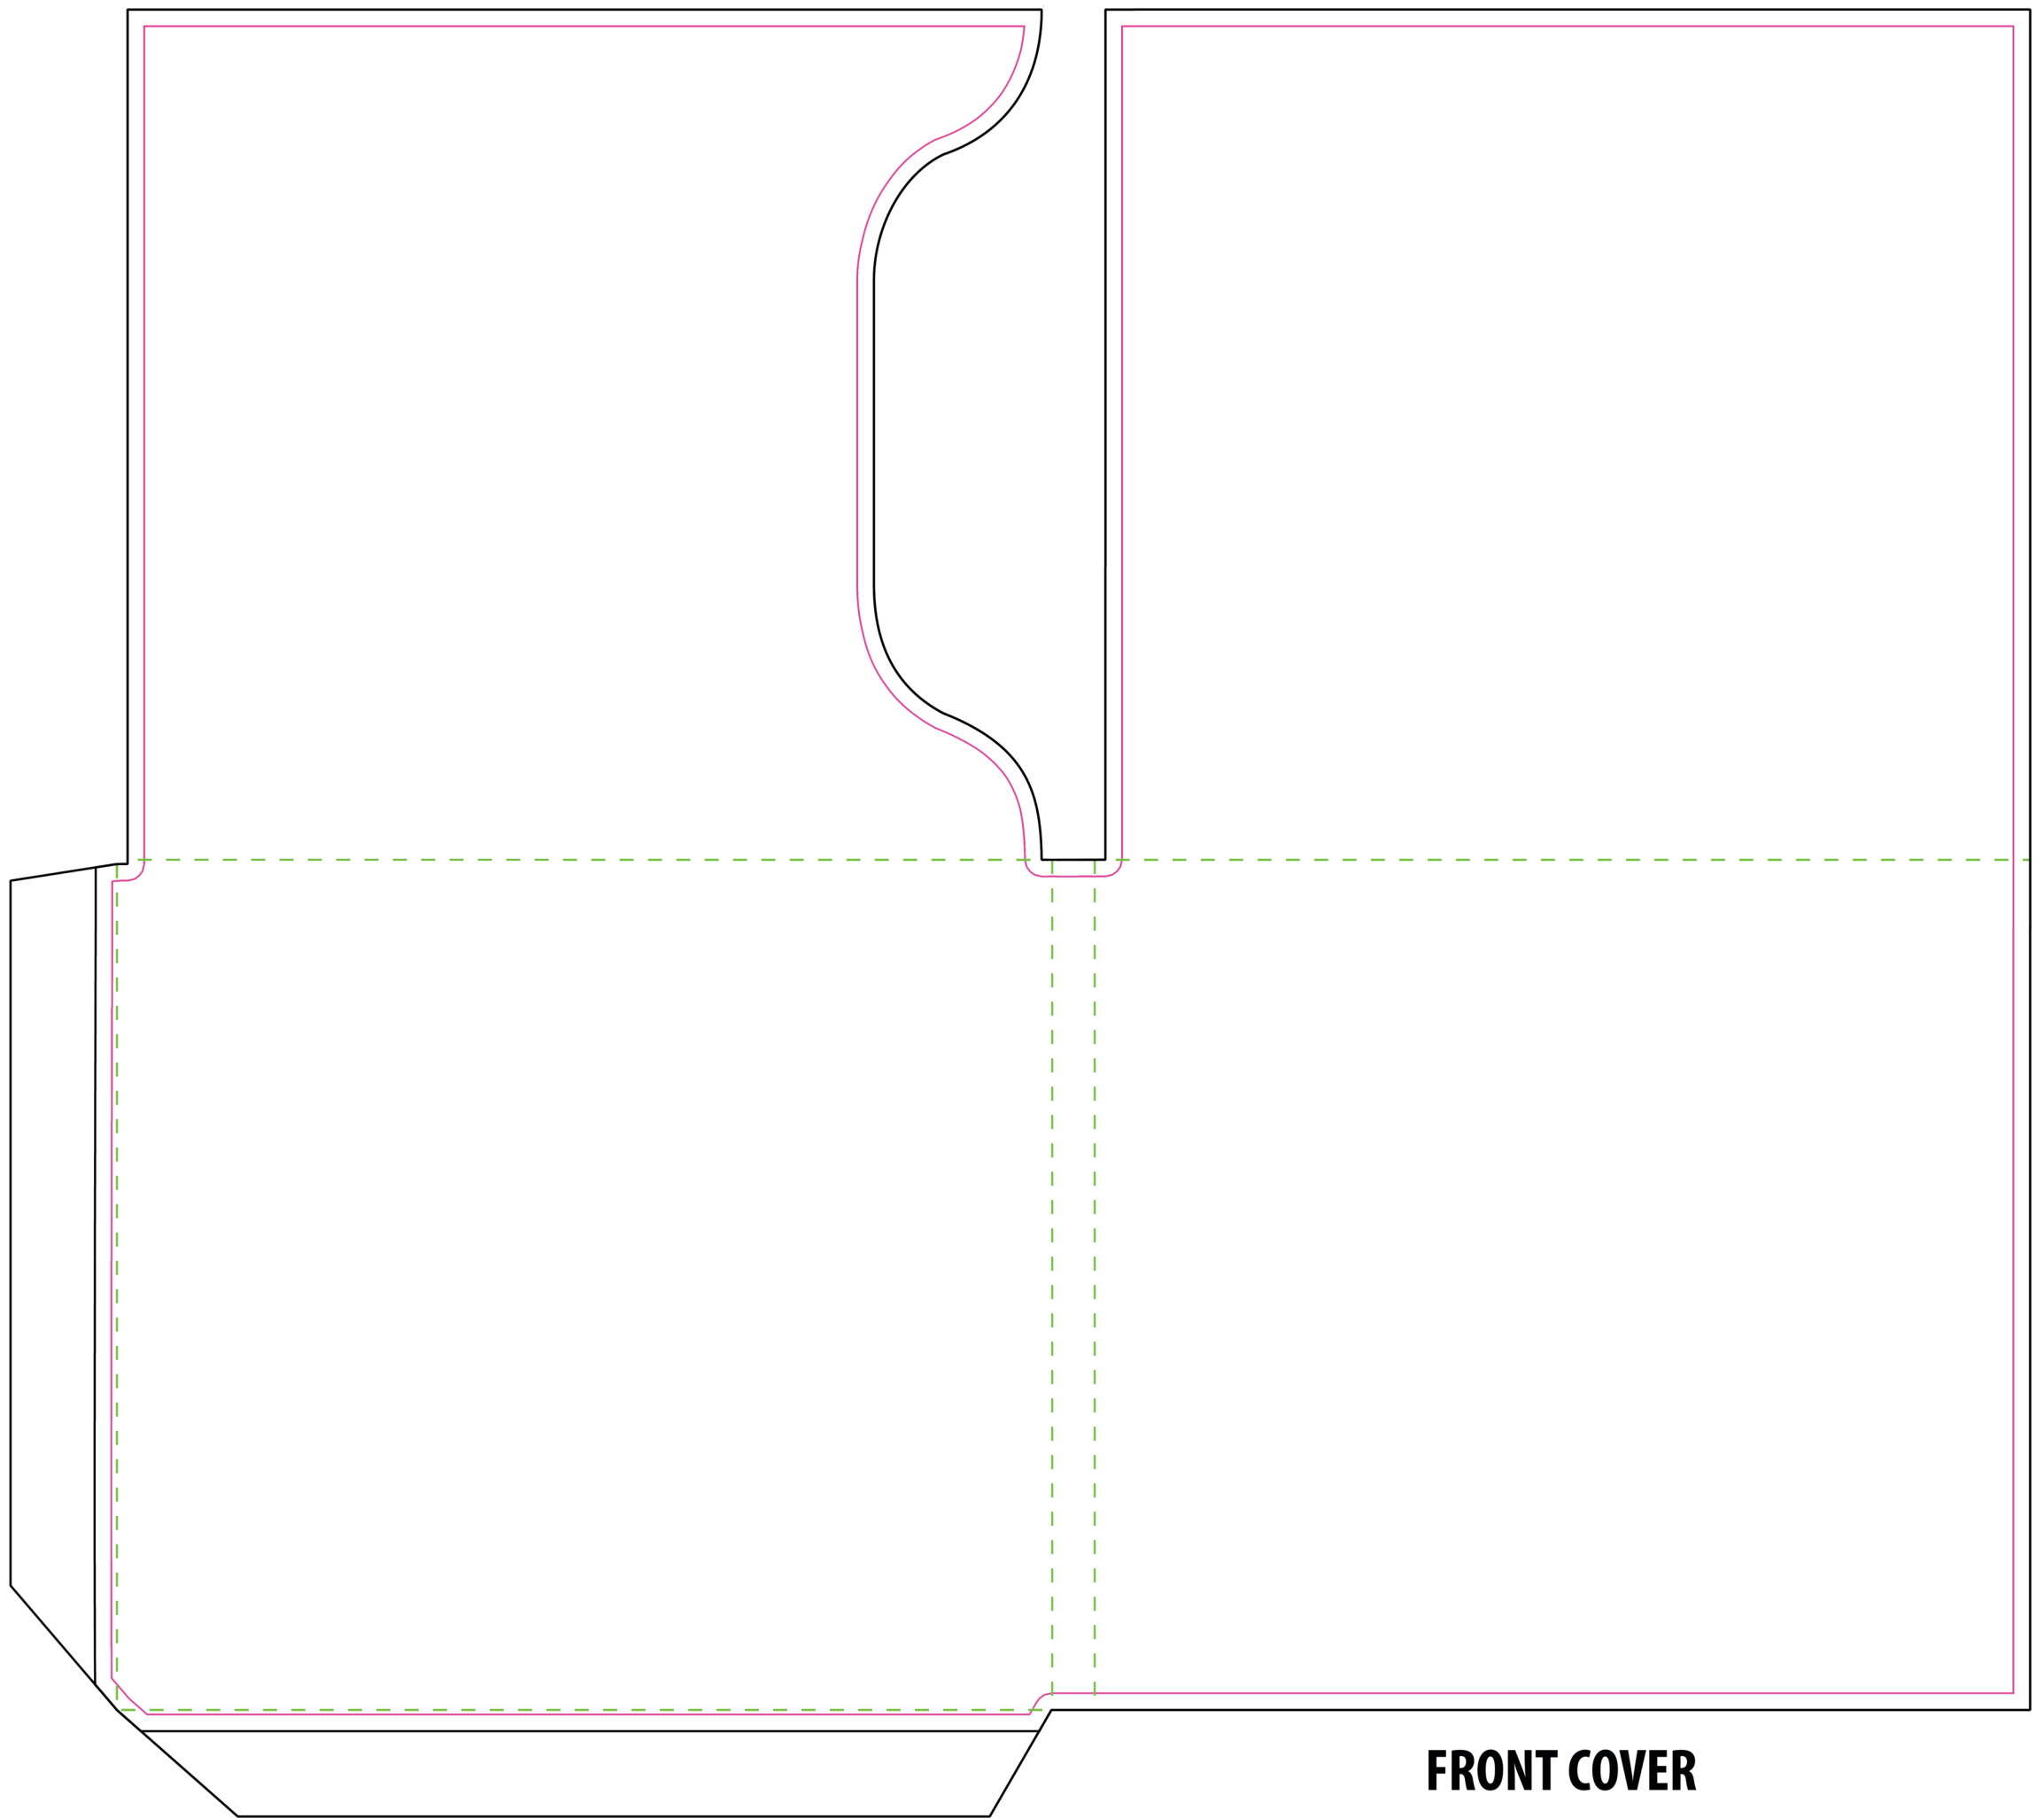

INSIDE RIGHT

INSIDE LEFT

BACK COVER

FRONT COVER

TEMPLATE:
Packaging - 4-Panel CD Gatefold

- STOCK OUTLINE**
- SAFETY LINE**
- FOLD LINE**

INSTRUCTIONS:
All artwork must fit inside the **SAFETY** line
Any specialty fonts need to be included by email or converted to a shape
Save this file **WITHOUT** flattening the layers